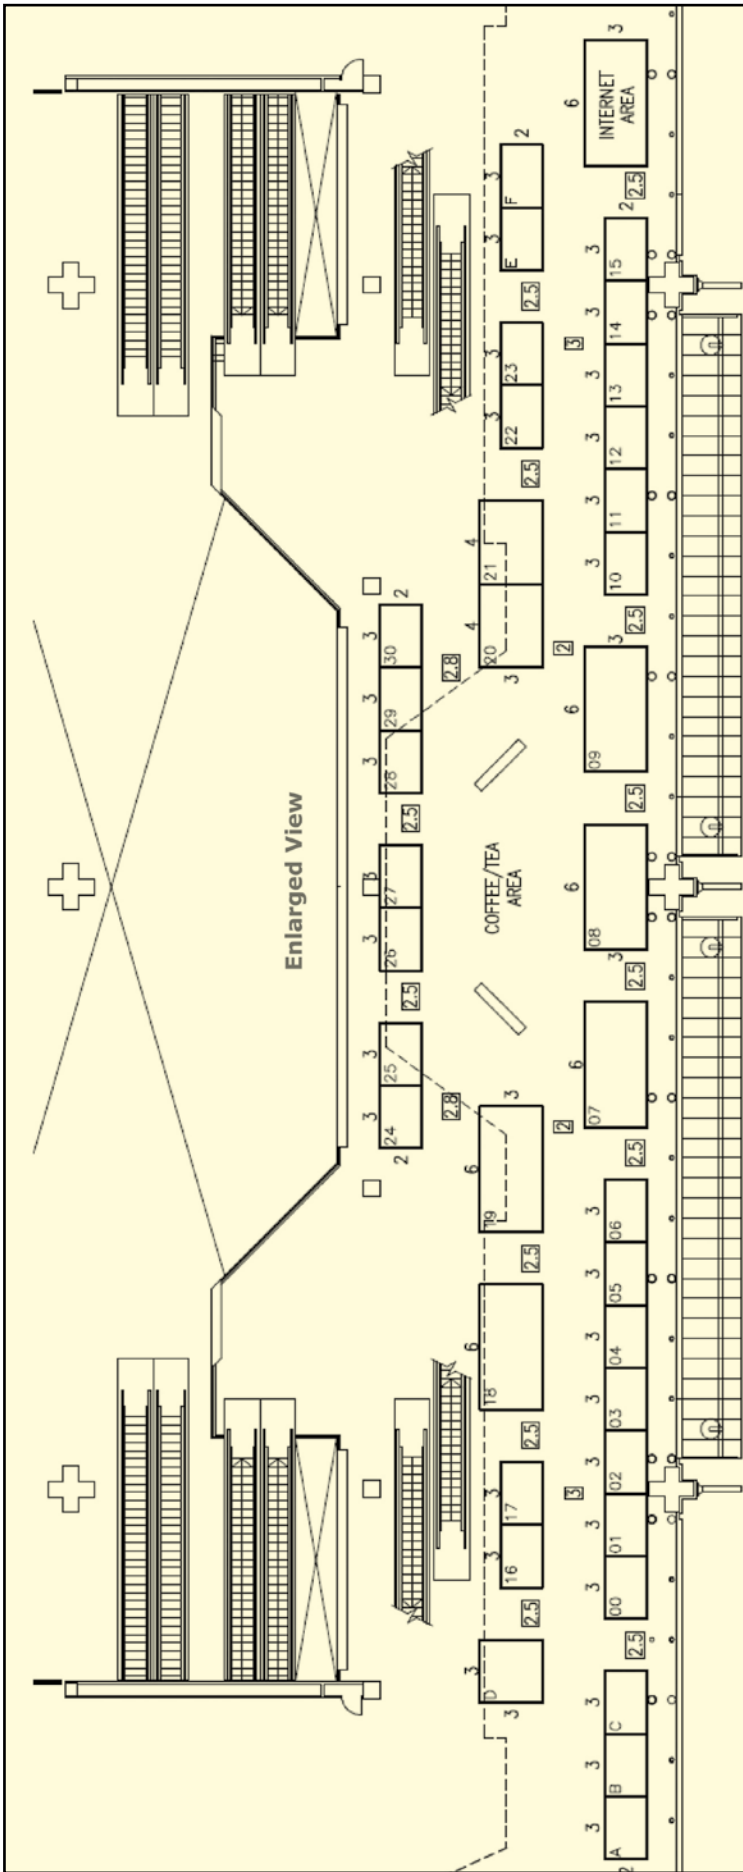

CONVENTION INFORMATION

Convention Exhibition Layout
Suntec Singapore, Level 3, Concourse

Legend :

Exhibitor	Booth No.	Exhibitor	Booth No.	Exhibitor	Booth No.
3P Learning Pty Ltd	24	BEENET	04	Principals Academy Inc. (PAI)	D
Academy of Principals (Singapore)	18	CommonTown Pte Ltd	30	Popular e-Learning Holdings Pte Ltd	28
ACE-Learning Systems Pte Ltd	23	eInstruction (S) Pte Ltd	25	R.I.C Publications	29
ACP Computer Training and Consultancy	08	Furnware	20	SAGE Publications	03
Pte Ltd		GKL Equipment Pte Ltd	12	Scholastic	16 & 17
Allegro-Brio	22	Heulab Pte Ltd	11	Singapore Asian Publications (S) Pte Ltd	14
Animagine Pte Ltd	02	Hewlett-Packard Singapore	07	SMART Technologies Singapore Pte Ltd	09
ASCD	10	ICP 2011	E	ST Electronics	19
Asia Innovative Management School	26 & 27	iCTLT	B	Three Learning Pte Ltd	13
ASKnLearn	15	InFocus Corporation	C	TLO Limited	A
AV Media Pte Ltd	21	Marshall Cavendish	5 & 6	University of Cambridge International Examinations (CIE)	00 & 01
Beautiful Minds	F				

Floor plan not drawn to scale. Floor plan is correct at time of printing and subject to changes deemed necessary by the committee.