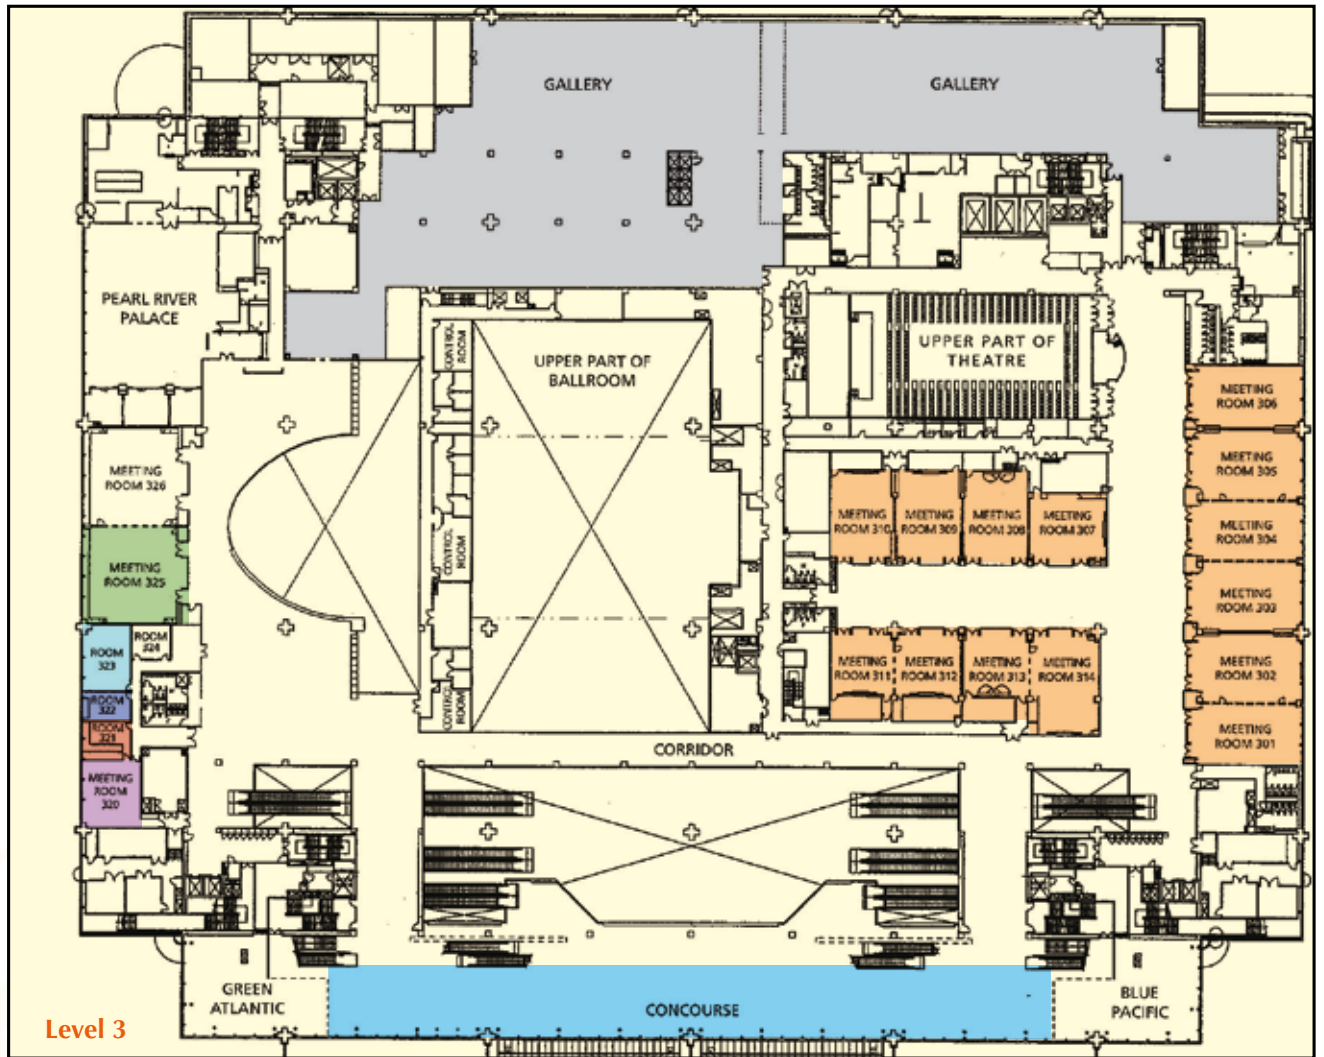

## Convention Layout

■ Keynote and Plenary

## Convention Layout

Legend :

### Programme

- Concurrent Sessions
- Operations Room
- Digital Media
- Secretariat Room
- Speakers / Presenter Slide Preview Room
- Hospitality / Media Room
- Exhibition Showcase
- Lunch
- Coffee Break & Dessert (for lunch)